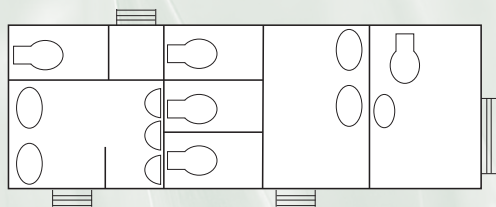

Accessed by a hydraulic ramp at the rear of the trailer, wheelchair users can be lifted up to floor level to enjoy the same standard of facilities as the rest of the guests. This room can also be accessed from the ladies' cabin. A baby change facility is present and the area is large enough to be used as a changing room - ideal for small children requiring adult supervision.

## Trailer Dimensions

- Length with ramp folded: 23'
- Length with ramp deployed: 32'
- Width: 7' 6"                      Steps: 3'
- Height: 10'                      Tow Bar: 4'
- Power requirements: 16amp / 2.5 kva